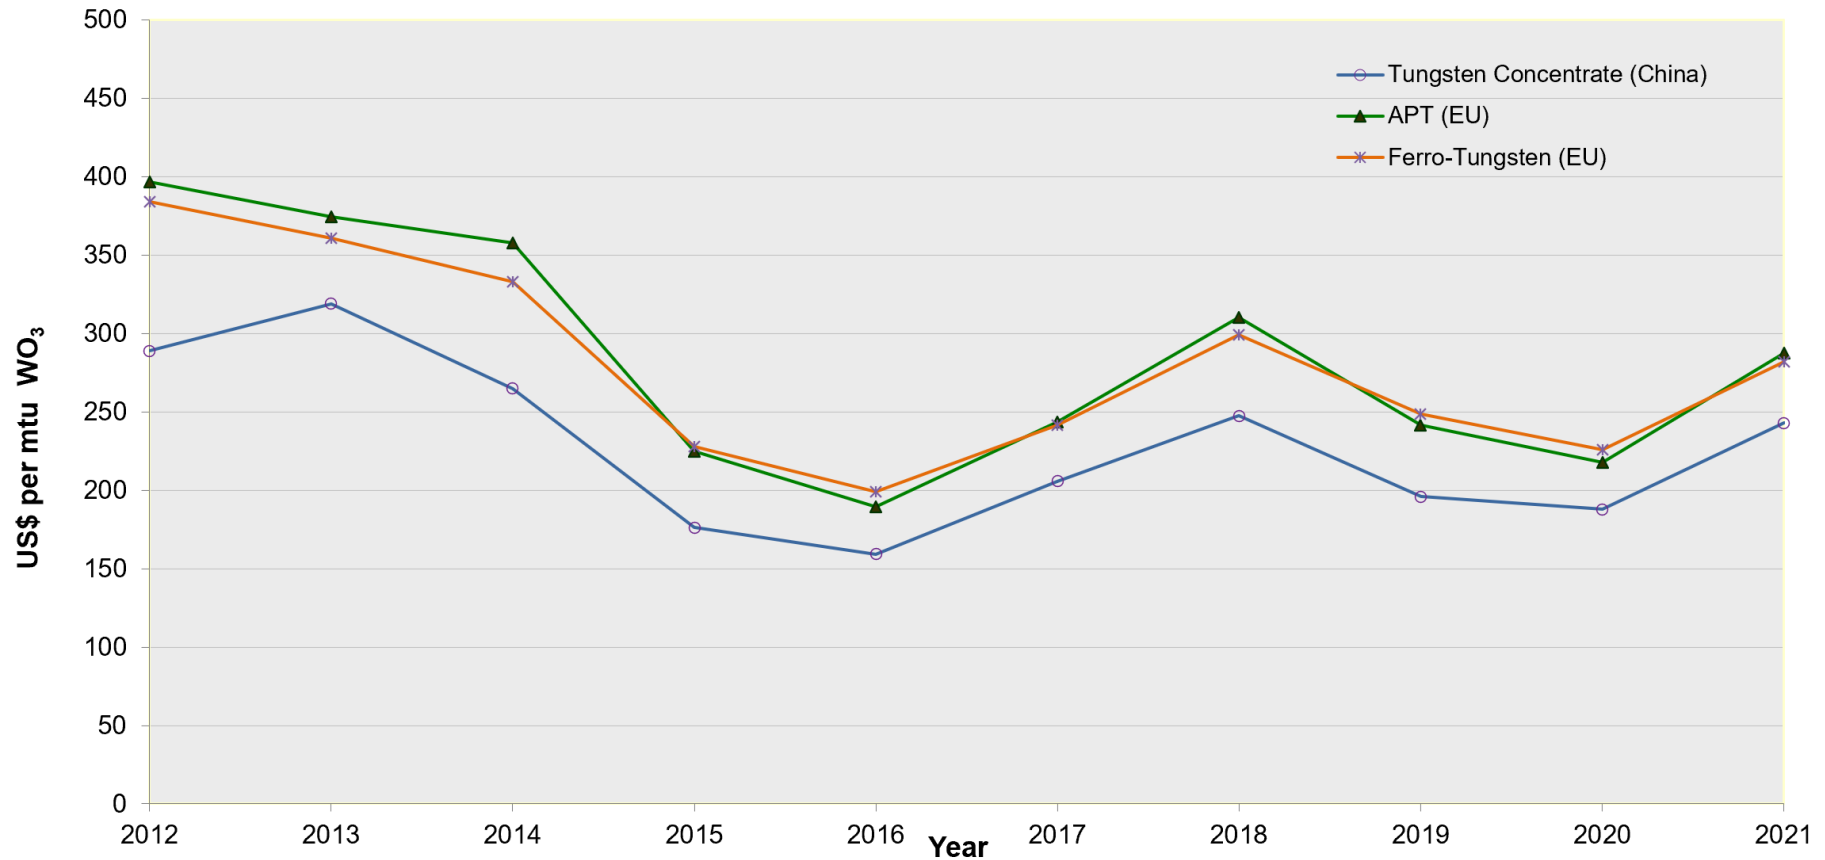

INTERNATIONAL TUNGSTEN INDUSTRY ASSOCIATION

Argus Media Historical Tungsten Pricing (Annual Mean Averages)

Note: - mtu means "metric tonne unit" and corresponds to 10kg WO₃
- the tungsten concentrate quotations have been converted from tonne (65% WO₃) CNY to mtu US\$ for comparison purposes
- the ferro-tungsten quotations has been converted from Kg W to mtu WO₃
- this information is based on the mean average of the "Argus Metal" (formerly, Metal-Prices) yearly quotations